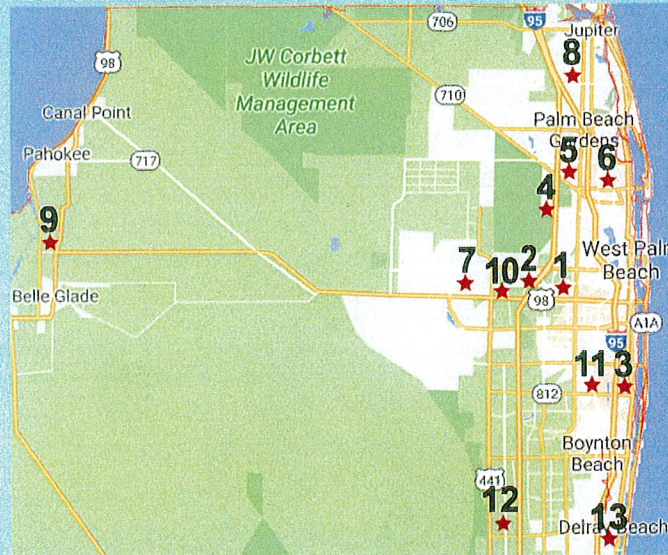

C&D and Yard Trash

(1) Coastal Waste & Recycling of Palm Beach County
6759 Wallis Road
West Palm Beach, FL 33413
954-985-6750

(2) WM Recycling Palm Beach
6911 Wallis Road
West Palm Beach, FL 33413
561-582-6688

(3) WM Recycling Lantana
790 Hillbrath Drive
Lantana, FL 33426
561-582-6688

(4) SWA CCDC
6330 N. Jog Road
West Palm Beach, FL 33412
561-640-4000/561-688-9001

Yard Trash Only

(8) SWA North County Transfer Station
14185 N. Military Trail (SWA Road)
Jupiter, FL 33458
561-640-4000/561-616-7160

(9) SWA Glades Regional Transfer Station
1701 State Road 15
Belle Glade, FL 33430
561-640-4000/561-616-7140

(10) SWA West Central Transfer Station
9743 Weisman Way
Royal Palm Beach, FL 33411
561-640-4000/561-616-7170

(11) SWA Central County Transfer Station
1810 Lantana Road
Lantana, FL 33462
561-640-4000/561-656-3100

(12) SWA Southwest County Transfer Station
13400 S. State Road 7
Delray Beach, FL 33446
561-640-4000-561-616-7180

(13) SWA South County Transfer Station
1901 SW 4th Ave.
Delray Beach, FL 33444
561-640-4000/561-616-7150

C&D Only

(5) WM Recycling - Riviera Beach
7095 Barbour Road
Riviera Beach, FL 33412
561-842-8302

(6) DS Eakins Construction Corp.
300 W. 10th St.
Riviera Beach, FL 33419
561-842-0001

(7) DS Eakins Construction Corp.
550 Benoist Farms Road
West Palm Beach, FL 33411
561-842-0001

Clean Concrete & Asphalt

The following designated facilities are located outside of Palm Beach County and accept C&D debris only (location information can be found at SWA.org/ConstructionDebris):

- Coastal Waste & Recycling of Broward County
- Coastal Waste & Recycling of Martin County
- Waste Connections of Florida, Inc.
- WM Recycling Pompano
- WM Recycling Oakes Road
- Panzarella MRF, LLC

Appliances and cabinets in working order and good condition may be accepted by the following locations: AMVETS; Faith Farm; Goodwill; Habitat for Humanity (ReStore); Salvation Army; and The Arc. Be sure to call your local store to understand what and how they might accept these items. If you are buying new items, ask your supplier for their recommendation on donating the old ones.